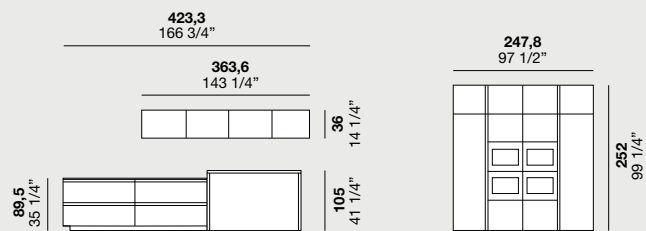

comp. **F5 / 01**

→ **IT**
Basi Resina Cementizia Diorite
Gola basi Resina Cementizia Diorite
Zoccolo Acciaio Opaco
Pensili laccato opaco Bianco
Top Resina Cementizia Diorite
Piano Snack Olmo Chiaro
Colonne Olmo Chiaro
Scocche Antracite

→ **EN**
Base units Diorite Cement Resin
Groove Diorite Cement Resin on **base units**
Plinth Matt Steel
Wall units Matt Bianco Lacquered
Top Diorite Cement Resin
Snack Top Olmo Chiaro
Tall units Olmo Chiaro
Units Antracite

pensili / basi
wall units / Base units

colonne
tall units