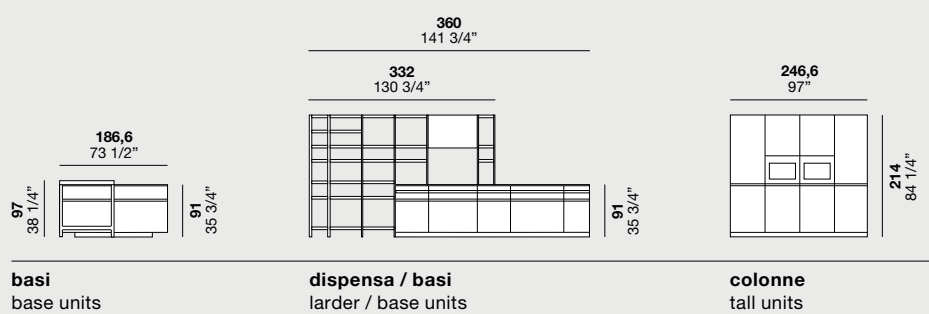

comp. **S / 04**

→ **IT**
Basi Fashion Wood Biscotto
Gola laccato Opaco Ghisa
Zoccolo laccato opaco Piombo
Top Granito Nero Assoluto Spazzolato
Piano tavolo Fashion Wood Biscotto
Colonne Fashion Wood Biscotto
Pensili Fashion Wood Biscotto
Scocche Antracite
Dispensa Scaffale struttura verniciato Ghisa, ripiani Fashion Wood Biscotto

→ **EN**
Base units Biscotto Fashion Wood
Groove Matt Ghisa lacquered
Plinth Matt Piombo lacquered
Top Nero Assoluto Spazzolato
Table top Biscotto Fashion Wood
Tall units Biscotto Fashion Wood
Wall units Biscotto Fashion Wood
Units Antracite
Larder Shelving Unit Ghisa painted structure, Biscotto Fashion Wood

basi
base units

dispensa / basi
larder / base units

colonne
tall units